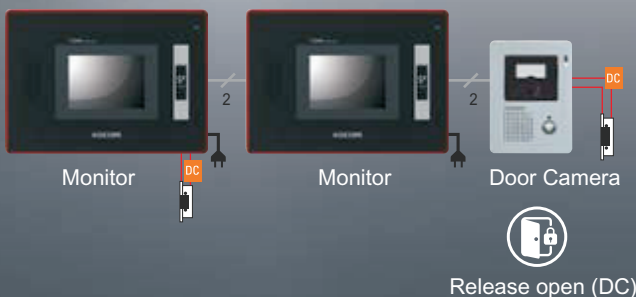

KCV-352/D352
(White)

KCV-352/D352
(Red)

2Wire Color Videophone

“Compact and Stylish Design,
Easy Installation”

- Compact & stylish Design
- Easy & simple installation with only 2 wires (Non-polarity)
- Digital color LCD
- OSD in operating condition
- Ultra low power consumption (0.7W on standby)
- Long distance connection up to 100m (UTP,CAT5)
- Either Monitor or camera door lock connection availability

System Diagram

Door Camera Series