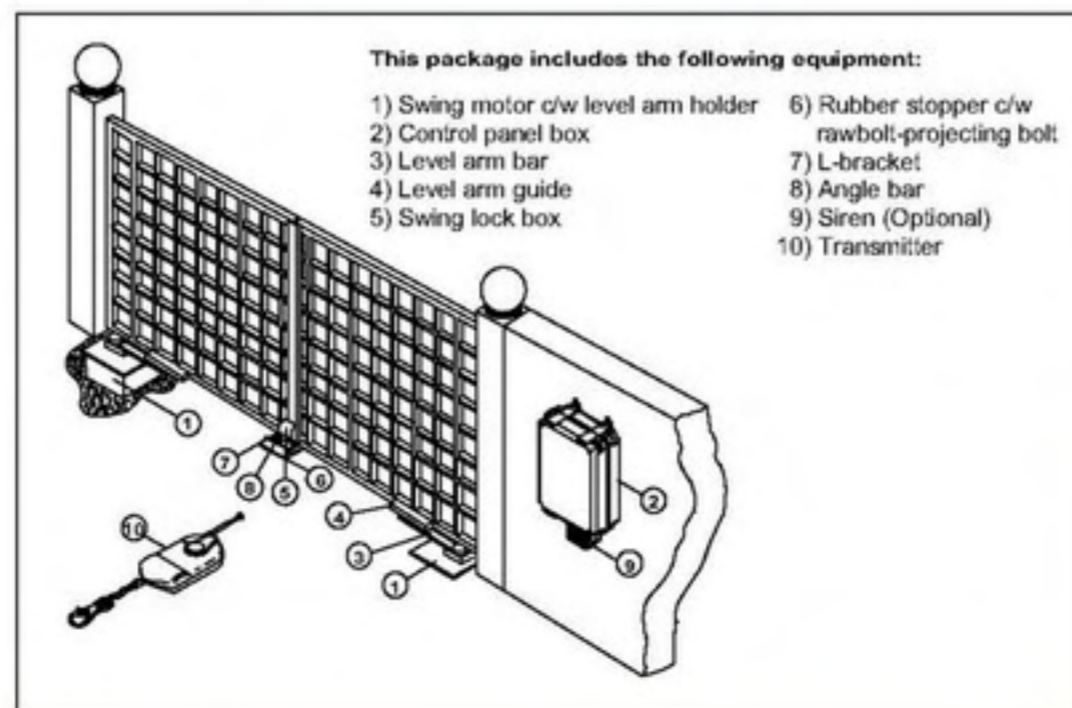

COMPONENTS DIAGRAM

SPECIFICATION

Weight (Kg)	8.5
Power supply (ACV)	230V
Current (A)	1,9 (Approx.)
Pulling force (kg)	28
Opening/Closing time (90°)	13sec.
Speed (On test gate)	2.7 rpm

ติดต่อ | [contact](#)