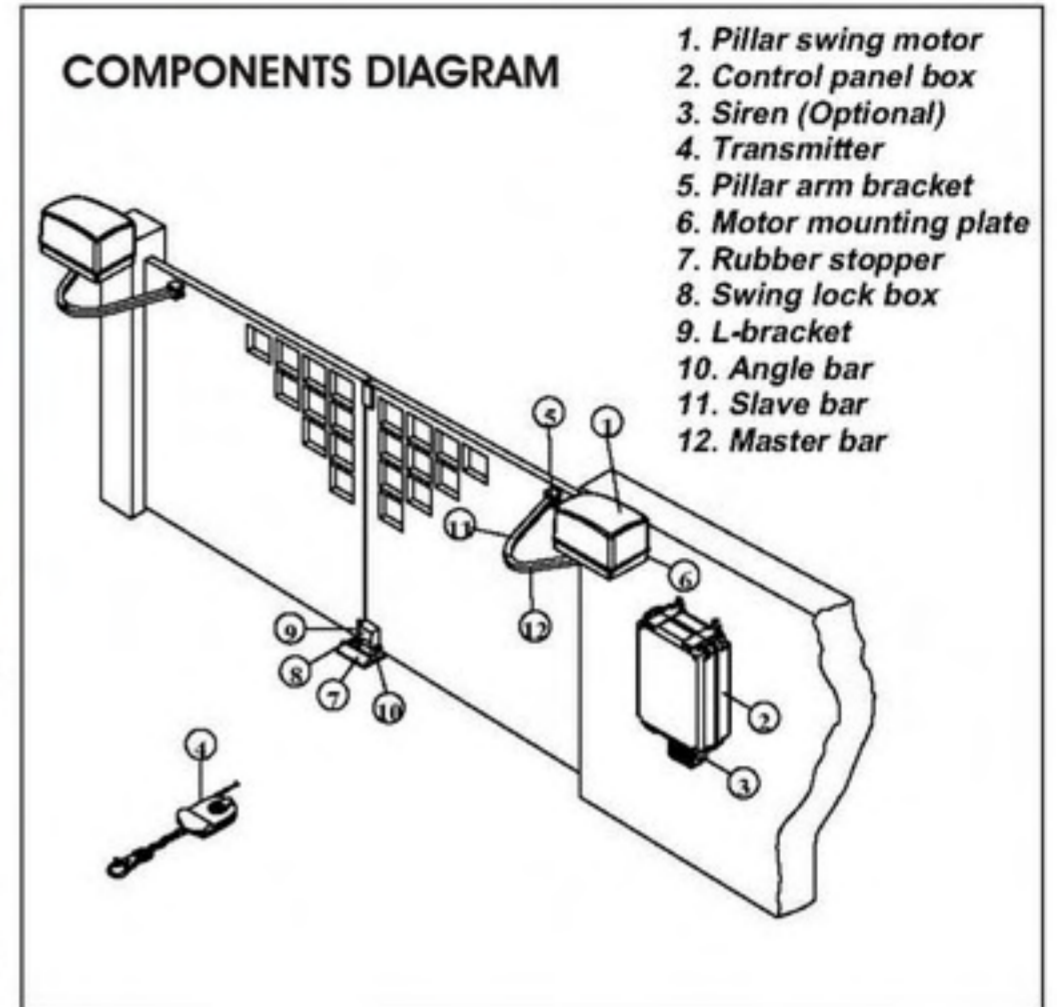

## WPA-1 ติดตั้งที่หัวเสา

- Installation could be completed within a day.
- Super fast open and soft closing system.
- Stronger motor with fastest and quietest performance.
- No ground digging.
- No water leaking problem.
- Unauthorise open siren. (Optional)